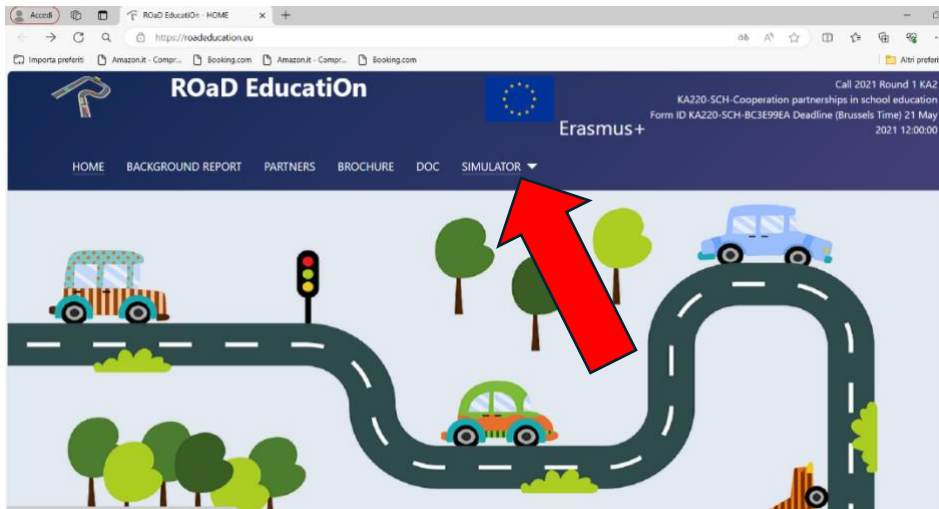

Instructions for downloading ADRIS

1) Go to the website and click on SIMULATOR.

2) Fill out the download form and click on REQUEST DOWNLOAD.

3) If the download is successful, you will receive a link to your email.

4) Open the email and click **CLICK HERE TO DOWNLOAD**.

The screenshot shows a Gmail interface. At the top, there's a search bar with the text 'Cerca nella posta'. Below it, a navigation bar contains icons for back, forward, trash, mail, clock, refresh, folder, and print. The email content shows a sender 'RODEO intranet' and a subject 'Download link'. A blue link 'Click here to download!' is visible. A download progress window is overlaid on the right, titled 'Cronologia dei download recenti', showing 'ADRIS_New.zip' with a progress bar and the text '↓ 0,3/1,7 GB • 1 minuto rimanente'. At the bottom of the email, there are buttons for 'Rispondi', 'Inoltra', and a smiley face icon.